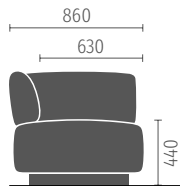

System overview

Free-standing elements

2-seater sofa, 2.5-seater sofa as well as 3-seater sofa are available in two depths, 81 cm and 96 cm; optionally with open end, armrests, and an add-on table

2-seater sofa

2.5-seater sofa

3-seater sofa

Armchair, square

Armchair, round

Option:
 · with swivel base and return mechanism

Pouf

Starting and end elements

All elements are available in depths of 81 cm and 96 cm, optionally configurable as starting or end element; optionally with open end, armrests, and an add-on table

2-seater element

2.5-seater element

3-seater element

Extension elements

Available in two depths, 81 cm and 96 cm

2-seater extension element

2.5-seater extension element

3-seater extension element