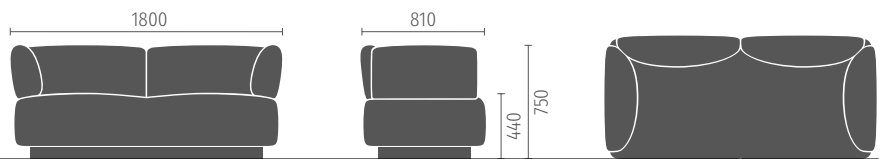

System overview

Free-standing elements

2-seater sofa, 2.5-seater sofa as well as 3-seater sofa are available in two depths, 81 cm and 96 cm; optionally with open end, armrests, and an add-on table

2-seater sofa

2.5-seater sofa

3-seater sofa

Armchair, square

Armchair, round

Option:
 · with swivel base and return mechanism

Pouf

Starting and end elements

All elements are available in depths of 81 cm and 96 cm, optionally configurable as starting or end element; optionally with open end, armrests, and an add-on table

Element with 2 seat depths

Available as a starting or end element; optionally with open end, armrests, and an add-on table

System overview

Open end

End with armrests

Add-on table

The add-on table can be combined with both sofa depths

Storage elements

Options:

- As a starting, middle or end element
- Can optionally be fitted with a power supply
- Available in two depths, 81 cm and 96 cm

Corner elements

Available in two versions, as a storage element or with a planter tray.