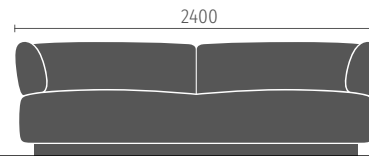

Black grey

Light grey

Natural oak

Add-on and side tables

The top colours of side tables and add-on tables are available from the melamine, HPL and veneer collections. The frames of the side tables are always black

System overview

Free-standing elements

2-seater sofa, 2.5-seater sofa as well as 3-seater sofa are available in two depths, 81 cm and 96 cm; optionally with open end, armrests, and an add-on table

2-seater sofa

2.5-seater sofa

3-seater sofa

Armchair, square

Armchair, round

Option:
 · with swivel base and return mechanism

Pouf

Starting and end elements

All elements are available in depths of 81 cm and 96 cm, optionally configurable as starting or end element; optionally with open end, armrests, and an add-on table