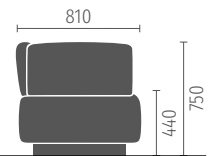

Black grey

Light grey

Natural oak

Add-on and side tables

The top colours of side tables and add-on tables are available from the melamine, HPL and veneer collections. The frames of the side tables are always black

System overview

Free-standing elements

2-seater sofa, 2.5-seater sofa as well as 3-seater sofa are available in two depths, 81 cm and 96 cm; optionally with open end, armrests, and an add-on table

2-seater sofa

2.5-seater sofa

3-seater sofa

Armchair, square

Armchair, round

Option:
 · with swivel base and return mechanism

Pouf

Starting and end elements

All elements are available in depths of 81 cm and 96 cm, optionally configurable as starting or end element; optionally with open end, armrests, and an add-on table