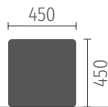

Cushions

- Optionally available in two sizes