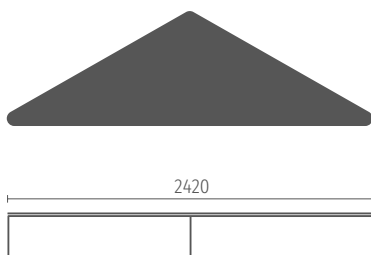

Triangle side tables

- Matching the diagonal sofa elements, e.g. as video/conference setting