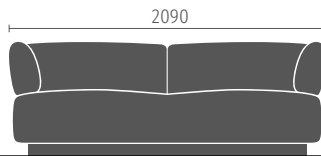

Black grey

Light grey

Natural oak

Add-on and side tables

The top colours of side tables and add-on tables are available from the melamine, HPL and veneer collections. The frames of the side tables are always black

System overview

Free-standing elements

2-seater sofa, 2.5-seater sofa as well as 3-seater sofa are available in two depths, 81 cm and 96 cm; optionally with open end, armrests, and an add-on table

2-seater sofa

2.5-seater sofa

3-seater sofa

Armchair, square

Armchair, round

Option:
 · with swivel base and return mechanism

Pouf

Starting and end elements

All elements are available in depths of 81 cm and 96 cm, optionally configurable as starting or end element; optionally with open end, armrests, and an add-on table