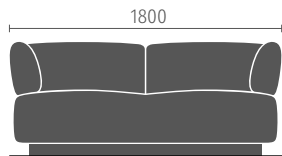

Black grey

Light grey

Natural oak

Add-on and side tables

The top colours of side tables and add-on tables are available from the melamine, HPL and veneer collections. The frames of the side tables are always black

System overview

Free-standing elements

2-seater sofa, 2.5-seater sofa as well as 3-seater sofa are available in two depths, 81 cm and 96 cm; optionally with open end, armrests, and an add-on table

2-seater sofa

2.5-seater sofa

3-seater sofa

Armchair, square

Armchair, round

Option:
 · with swivel base and return mechanism

Pouf

Starting and end elements

All elements are available in depths of 81 cm and 96 cm, optionally configurable as starting or end element; optionally with open end, armrests, and an add-on table