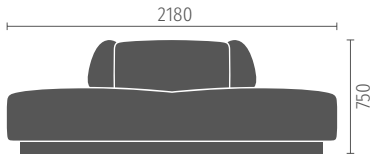

Plant bench

Options:

- With a counter top or as a planter tray
- Counter top can be optionally fitted with a power supply

Cushions

- Optionally available in two sizes

Round side tables

Square side tables

Triangle side tables

- Matching the diagonal sofa elements, e.g. as video/conference setting