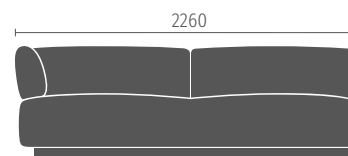

System overview

Free-standing elements

2-seater sofa, 2.5-seater sofa as well as 3-seater sofa are available in two depths, 81 cm and 96 cm; optionally with open end, armrests, and an add-on table

2-seater sofa

2.5-seater sofa

3-seater sofa

Armchair, square

Armchair, round

Option:
 · with swivel base and return mechanism

Pouf

Starting and end elements

All elements are available in depths of 81 cm and 96 cm, optionally configurable as starting or end element; optionally with open end, armrests, and an add-on table

2-seater element

2.5-seater element

3-seater element

Extension elements

Available in two depths, 81 cm and 96 cm

2-seater extension element

2.5-seater extension element

3-seater extension element