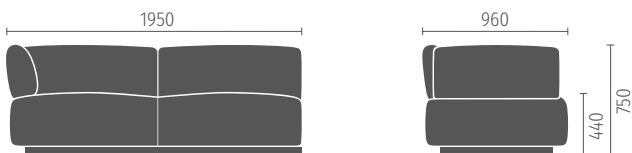

2.5-seater sofa

3-seater sofa

Armchair, square

Armchair, round

Option:
 · with swivel base and return mechanism

Pouf

Starting and end elements

All elements are available in depths of 81 cm and 96 cm, optionally configurable as starting or end element; optionally with open end, armrests, and an add-on table

Diagonal elements

Available as a starting or end element, angle of 120°, available in the 81-cm depth; optionally with open end, armrests, and an add-on table

90° corner seating element

Available in two depths, 81 cm and 96 cm

Element with 2 seat depths

Available as a starting or end element; optionally with open end, armrests, and an add-on table

System overview

Open end

End with armrests

Add-on table

The add-on table can be combined with both sofa depths