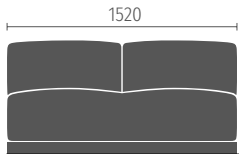

2.5-seater sofa

3-seater sofa

Armchair, square

Armchair, round

Option:
 · with swivel base and return mechanism

Pouf

Starting and end elements

All elements are available in depths of 81 cm and 96 cm, optionally configurable as starting or end element; optionally with open end, armrests, and an add-on table

2-seater element

2.5-seater element

3-seater element

Extension elements

Available in two depths, 81 cm and 96 cm

2-seater extension element

2.5-seater extension element

3-seater extension element

Diagonal elements

Available as a starting or end element, angle of 120°, available in the 81-cm depth; optionally with open end, armrests, and an add-on table

90° corner seating element

Available in two depths, 81 cm and 96 cm