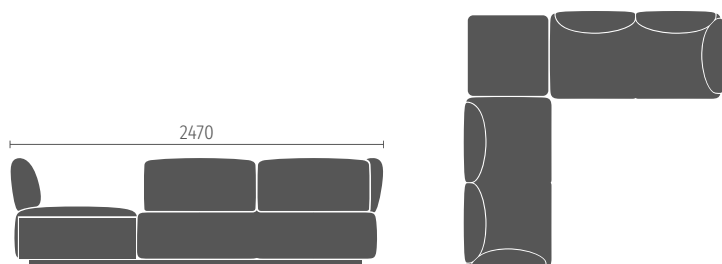

Corner elements

Available in two versions, as a storage element or with a planter tray.

The corner element always has module connections on two sides

Options:

- Corner element as storage can be optionally fitted with a power supply