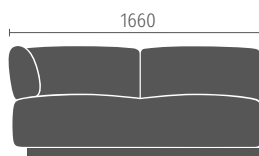

System overview

Free-standing elements

2-seater sofa, 2.5-seater sofa as well as 3-seater sofa are available in two depths, 81 cm and 96 cm; optionally with open end, armrests, and an add-on table

2-seater sofa

2.5-seater sofa

3-seater sofa

Armchair, square

Armchair, round

Option:
 · with swivel base and return mechanism

Pouf

Starting and end elements

All elements are available in depths of 81 cm and 96 cm, optionally configurable as starting or end element; optionally with open end, armrests, and an add-on table

2-seater element

2.5-seater element

3-seater element

Extension elements

Available in two depths, 81 cm and 96 cm

2-seater extension element

2.5-seater extension element

3-seater extension element