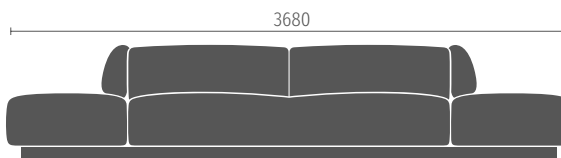

2.5-seater sofa

3-seater sofa

Armchair, square

Armchair, round

Option:
 · with swivel base and return mechanism

Pouf

Starting and end elements

All elements are available in depths of 81 cm and 96 cm, optionally configurable as starting or end element; optionally with open end, armrests, and an add-on table

Storage elements

Options:

- As a starting, middle or end element
- Can optionally be fitted with a power supply
- Available in two depths, 81 cm and 96 cm

Corner elements

Available in two versions, as a storage element or with a planter tray.

The corner element always has module connections on two sides

Options:

- Corner element as storage can be optionally fitted with a power supply

Plant bench

Options:

- With a counter top or as a planter tray
- Counter top can be optionally fitted with a power supply