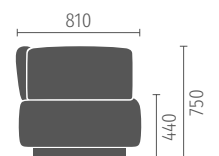

System overview

Free-standing elements

2-seater sofa, 2.5-seater sofa as well as 3-seater sofa are available in two depths, 81 cm and 96 cm; optionally with open end, armrests, and an add-on table

2-seater sofa

2.5-seater sofa

3-seater sofa

Armchair, square

Armchair, round

Option:
 · with swivel base and return mechanism

Pouf

Starting and end elements

All elements are available in depths of 81 cm and 96 cm, optionally configurable as starting or end element; optionally with open end, armrests, and an add-on table

2-seater element

2.5-seater element

3-seater element

Extension elements

Available in two depths, 81 cm and 96 cm

2-seater extension element

2.5-seater extension element

3-seater extension element