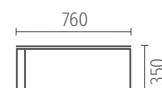

Triangle side tables

- Matching the diagonal sofa elements, e.g. as video/conference setting