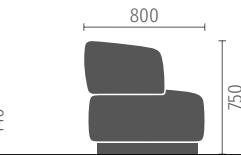

2.5-seater sofa

3-seater sofa

Armchair, square

Armchair, round

Option:
 · with swivel base and return mechanism

Pouf

Starting and end elements

All elements are available in depths of 81 cm and 96 cm, optionally configurable as starting or end element; optionally with open end, armrests, and an add-on table

2-seater element

2.5-seater element

3-seater element

Extension elements

Available in two depths, 81 cm and 96 cm

2-seater extension element

2.5-seater extension element

3-seater extension element