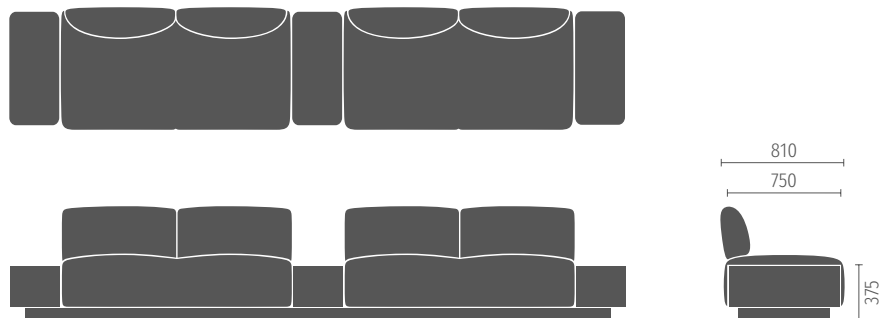

System overview

Free-standing elements

2-seater sofa, 2.5-seater sofa as well as 3-seater sofa are available in two depths, 81 cm and 96 cm; optionally with open end, armrests, and an add-on table

2-seater sofa

Diagonal elements

Available as a starting or end element, angle of 120°, available in the 81-cm depth; optionally with open end, armrests, and an add-on table

90° corner seating element

Available in two depths, 81 cm and 96 cm

Element with 2 seat depths

Available as a starting or end element; optionally with open end, armrests, and an add-on table

System overview

Open end

End with armrests

Add-on table

The add-on table can be combined with both sofa depths

Storage elements

Options:

- As a starting, middle or end element
- Can optionally be fitted with a power supply
- Available in two depths, 81 cm and 96 cm

Corner elements

Available in two versions, as a storage element or with a planter tray.