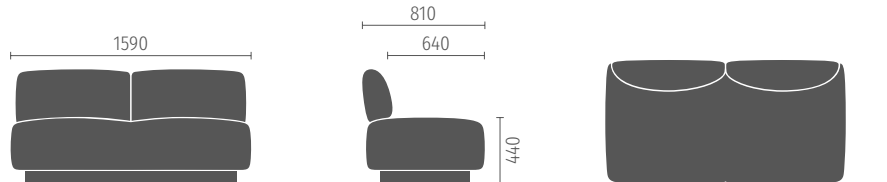

System overview

Open end