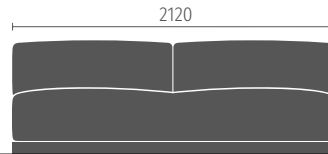

2.5-seater sofa

3-seater sofa

Armchair, square

Armchair, round

Option:
 · with swivel base and return mechanism

Pouf

Starting and end elements

All elements are available in depths of 81 cm and 96 cm, optionally configurable as starting or end element; optionally with open end, armrests, and an add-on table

2-seater element

2.5-seater element

3-seater element

Extension elements

Available in two depths, 81 cm and 96 cm

2-seater extension element

2.5-seater extension element

3-seater extension element