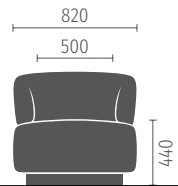

System overview

Free-standing elements

2-seater sofa, 2.5-seater sofa as well as 3-seater sofa are available in two depths, 81 cm and 96 cm; optionally with open end, armrests, and an add-on table

2-seater sofa

2.5-seater sofa

3-seater sofa

Armchair, square

Armchair, round

Option:
 · with swivel base and return mechanism

Pouf

Starting and end elements

All elements are available in depths of 81 cm and 96 cm, optionally configurable as starting or end element; optionally with open end, armrests, and an add-on table

2-seater element

2.5-seater element

3-seater element

Extension elements

Available in two depths, 81 cm and 96 cm

2-seater extension element

2.5-seater extension element

3-seater extension element

Diagonal elements

Available as a starting or end element, angle of 120°, available in the 81-cm depth; optionally with open end, armrests, and an add-on table

90° corner seating element

Available in two depths, 81 cm and 96 cm