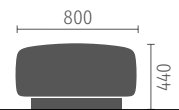

2.5-seater sofa

3-seater sofa

Armchair, square

Armchair, round

Option:
 · with swivel base and return mechanism

Pouf

Starting and end elements

All elements are available in depths of 81 cm and 96 cm, optionally configurable as starting or end element; optionally with open end, armrests, and an add-on table

2-seater element

2.5-seater element

3-seater element

Extension elements

Available in two depths, 81 cm and 96 cm

2-seater extension element

2.5-seater extension element

3-seater extension element