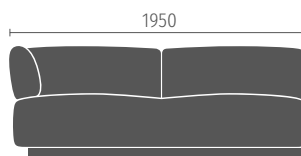

2.5-seater element