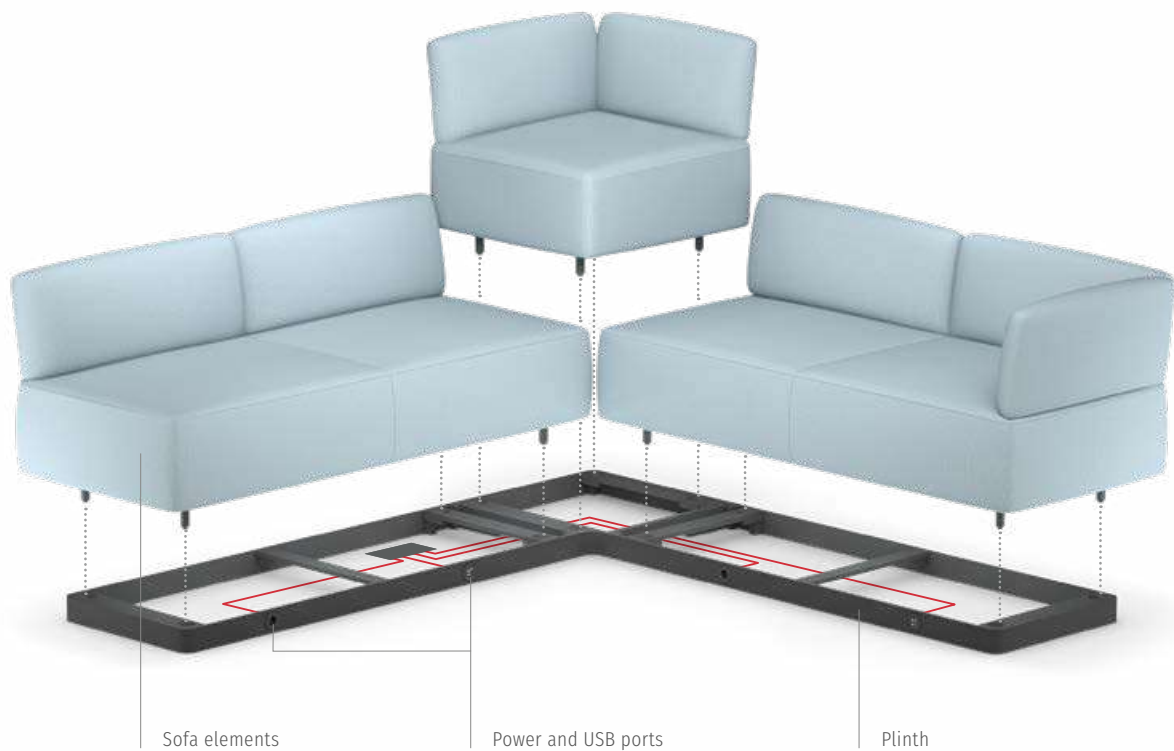

The se:living sofa range unites the comfort and aesthetics of a living room sofa with the functionality which is expected in modern working environments. The socket for USB or power supply, integrated in the plinth, enables convenient charging at any time and is easily and intuitively accessible.

In a video conference work setting, the diagonal arrangement of the sofa elements ensures that meeting participants have a good view of each other and can see the presented content at the same time. In hybrid meetings, this creates a sense of togetherness and equality.

The special feature of the side table is its 12-mm thin visible edge

VARIATION AND DIVERSITY

A statement in every room

With a wide range of modular units, se:living offers numerous configuration options. Additionally, we offer a portfolio of leathers and fabrics that can be used to customise the sofa to match the look and feel of any environment. The clear lines and design make se:living look robust yet harmonious for every occasion.

System overview

Free-standing elements

2-seater sofa, 2.5-seater sofa as well as 3-seater sofa are available in two depths, 81 cm and 96 cm; optionally with open end, armrests, and an add-on table

2-seater sofa