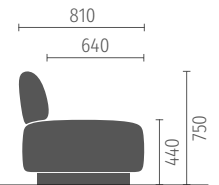

2.5-seater sofa

3-seater sofa

Armchair, square

Armchair, round

Option:
 · with swivel base and return mechanism

Pouf

Starting and end elements

All elements are available in depths of 81 cm and 96 cm, optionally configurable as starting or end element; optionally with open end, armrests, and an add-on table

2-seater element

2.5-seater element

3-seater element

Extension elements

Available in two depths, 81 cm and 96 cm

2-seater extension element

2.5-seater extension element

3-seater extension element

Diagonal elements

Available as a starting or end element, angle of 120°, available in the 81-cm depth; optionally with open end, armrests, and an add-on table

90° corner seating element

Available in two depths, 81 cm and 96 cm