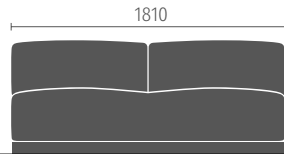

2.5-seater sofa

3-seater sofa

Armchair, square

Armchair, round

Option:
 · with swivel base and return mechanism

Pouf

Starting and end elements

All elements are available in depths of 81 cm and 96 cm, optionally configurable as starting or end element; optionally with open end, armrests, and an add-on table

2-seater element

2.5-seater element

3-seater element

Extension elements

Available in two depths, 81 cm and 96 cm

2-seater extension element

2.5-seater extension element

3-seater extension element