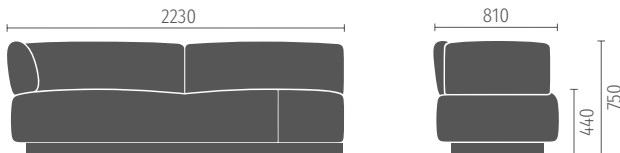

2.5-seater sofa

3-seater sofa

Armchair, square

Armchair, round

Option:
 · with swivel base and return mechanism

Pouf

Starting and end elements

All elements are available in depths of 81 cm and 96 cm, optionally configurable as starting or end element; optionally with open end, armrests, and an add-on table

2-seater element

2.5-seater element

3-seater element

Extension elements

Available in two depths, 81 cm and 96 cm

2-seater extension element

2.5-seater extension element

3-seater extension element

Diagonal elements

Available as a starting or end element, angle of 120°, available in the 81-cm depth; optionally with open end, armrests, and an add-on table

90° corner seating element

Available in two depths, 81 cm and 96 cm