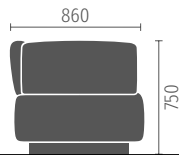

Black grey

Light grey

Natural oak

Add-on and side tables

The top colours of side tables and add-on tables are available from the melamine, HPL and veneer collections. The frames of the side tables are always black

System overview

Free-standing elements

2-seater sofa, 2.5-seater sofa as well as 3-seater sofa are available in two depths, 81 cm and 96 cm; optionally with open end, armrests, and an add-on table

2-seater sofa

2.5-seater sofa

3-seater sofa

Armchair, square

Armchair, round

Option:
 · with swivel base and return mechanism

Pouf

Starting and end elements

All elements are available in depths of 81 cm and 96 cm, optionally configurable as starting or end element; optionally with open end, armrests, and an add-on table