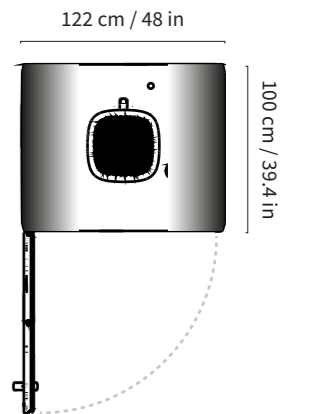

Size	<p>Exterior 225,5 cm × 122 cm × 100 cm (h, w, d) 88.8 in × 48 in × 39.4 in (h, w, d)</p> <p>With castors (comes with movability kit): extra 3 cm / 1.18 in in height With activated carbon filter: extra 6.5 cm / 2.56 in in height</p> <p>Interior 204 cm × 102 cm × 93 cm (h, w, d) 80.3 in × 40 in × 36.6 in (h, w, d)</p> <p>Doorway 204 cm × 101,5 cm (h, w) 80.3 in × 40 in (h, w)</p>
Weight	357 kg / 787 lb
Ventilation space	Minimum recommended space for air to circulate Above: 15 cm / 5.9 in
Acoustics	> 30 dB (Speech level reduction according to ISO 23351-1 testing method)
Airflow	Total airflow is 29l/s, 61 CFM (103,6 m3/h) On standby mode the fans are working on 25 % of the maximum power.
Lighting	Ceiling light: color temperature 4000 K, illuminance up to 500 lux on the tabletop. Video conference light: color temperature 4000 K, illuminance up to 400 lux on the user's facial area.
Exterior materials	Exterior: Powder coated deep-drawn steel panels. Glass: Sound control laminated glass (4 + 4 mm). Frame: Matt black frames made from steel & aluminum.
Interior materials	Solid walls and roof: A sandwich element chassis, made of deep-drawn sheet metal & recycled acoustic foam. Replaceable interior panels made from PET sheets which are laminated with polyester fabric. Anti-static and stain resistant low loop pile carpet for the floor. Table Formica laminate on birch plywood with varnish trim.

Power cord can be led out of the bottom corner of the pod or from the roof. The cord length outside the pods is 4,5 m / 177.6 in
The door handedness can be changed on-demand with simple tools, by flipping the front frame in its place.