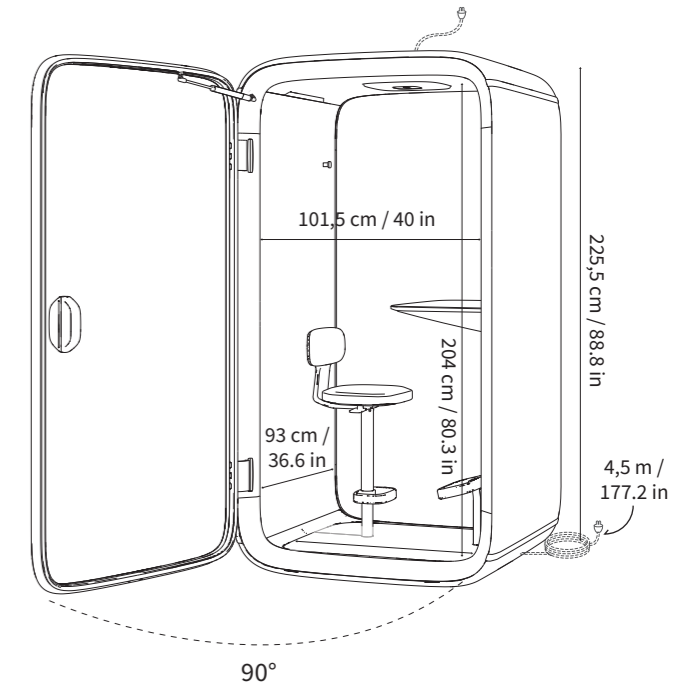

Size	<p>Exterior 225,5 cm × 122 cm × 100 cm (h, w, d) 88.8 in × 48 in × 39.4 in (h, w, d)</p> <p>With castors (comes with movability kit): extra 3 cm / 1.18 in in height With activated carbon filter: extra 6.5 cm / 2.56 in in height</p> <p>Interior 204 cm × 102 cm × 93 cm (h, w, d) 80.3 in × 40 in × 36.6 in (h, w, d)</p> <p>Doorway 204 cm × 101,5 cm (h, w) 80.3 in × 40 in (h, w)</p>
Weight	357 kg / 787 lb
Ventilation space	Minimum recommended space for air to circulate Above: 15 cm / 5.9 in
Acoustics	> 30 dB (Speech level reduction according to ISO 23351-1 testing method)
Airflow	Total airflow is 29l/s, 61 CFM (103,6 m3/h) On standby mode the fans are working on 25 % of the maximum power.
Lighting	Ceiling light: color temperature 4000 K, illuminance up to 500 lux on the tabletop. Video conference light: color temperature 4000 K, illuminance up to 400 lux on the user's facial area.
Exterior materials	Exterior: Powder coated deep-drawn steel panels. Glass: Sound control laminated glass (4 + 4 mm). Frame: Matt black frames made from steel & aluminum.
Interior materials	Solid walls and roof: A sandwich element chassis, made of deep-drawn sheet metal & recycled acoustic foam. Replaceable interior panels made from PET sheets which are laminated with polyester fabric. Anti-static and stain resistant low loop pile carpet for the floor. Table Formica laminate on birch plywood with varnish trim.

Power cord can be led out of the bottom corner of the pod or from the roof. The cord length outside the pods is 4,5 m / 177.6 in
The door handedness can be changed on-demand with simple tools, by flipping the front frame in its place.

The height adjustable table provides comfort for all users. The table can be adjusted vertically between 74 - 116 cm (29.1 - 45.7 in). The ample surface of the table (76 cm width & 46 cm depth/ 30 in x 18 in) provides space for laptops, personal devices and other work tools.