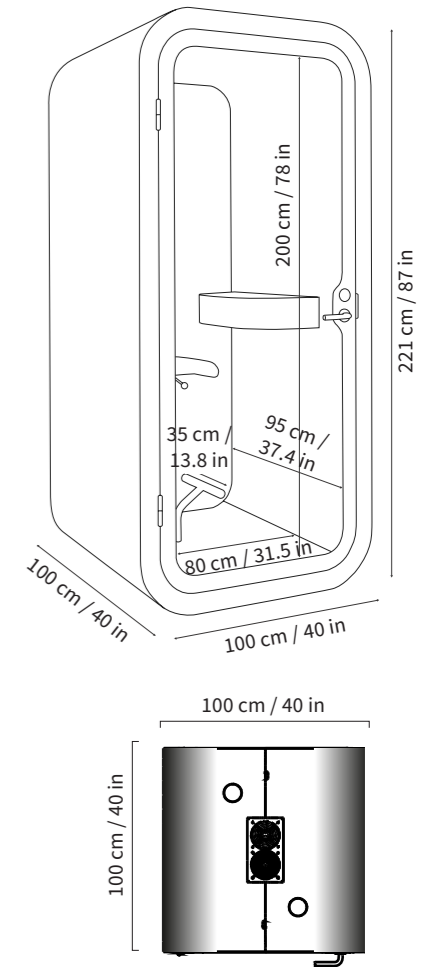

Framery O Standard

For heads down work

The Standard Package expands the use of a single-person pod to also include heads-down work. In addition to the core features of Framery O, it includes a fixed height-adjustable Tovi stool and power source with USB-C+A outlets.

Technical Specifications

Size	221 cm x 100 cm x 100 cm (h, w, d) 87 in x 40 in x 40 in (h, w, d) With castors (comes with movability kit) extra 2 cm / 0.8 in in height
Weight	320 kg / 705 lb
Ventilation space	Minimum recommended space for air to circulate Sides: 5 cm / 1.9 in Above: 15 cm / 5.9 in
Acoustics	30 dB (Speech level reduction according to ISO-23351-1 testing method)
Airflow	Total airflow is 21,5 l/s, 45 CFM (77,4 m ³ /h) On standby mode the fans are working on 25 % of the maximum power.
Lighting	LED-Light: 4000 K and 300 lux
Exterior materials	Exterior Painted sheet metal or brushed stainless steel. Glass Sound control laminated glass. Frame Formica laminate on birch plywood with varnish trim.
Interior materials	Solid walls and roof: A sandwich element of sheet metal, birch plywood, recycled acoustic foam and acoustic felt. An anti-static and stain resistant low loop pile carpet for interior floor. Table Formica laminate on birch plywood with varnish trim.

Power cord can be led out of the bottom corner of the pod.
The cord length outside the pods is 4,5 m / 176.4 in

Power

Power consumption

13 W while in use (Standard configuration)

- LED light: 10 W

- Fans in total: 3,1 W

Regular table

13 cm × 70 cm × 28,5 cm (height, width, depth)
5.1 in × 27.5 in × 11.2 in (height, width, depth)
Table height from floor: 102,5 cm / 39.6 in

Wide table

12 cm × 75 cm × 30 cm (height, width, depth)
4.7 in × 29.5 in × 11.8 in (height, width, depth)
Table height from floor: 102,5 cm / 39.6 in