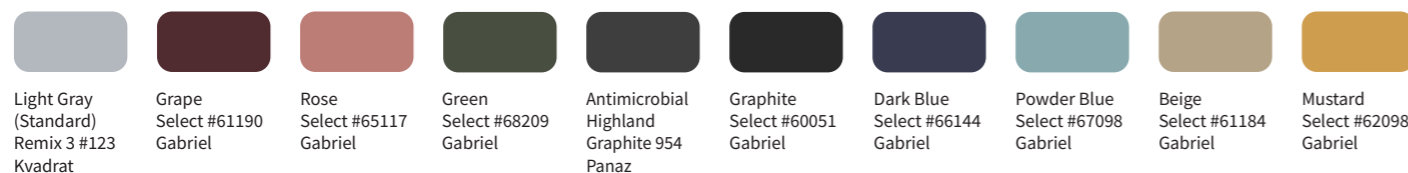

Colors

Exterior

Frame

Table

Seat fabrics

Certificates

Framery O, Q and 2Q are UL GREENGUARD certified

Framery O, Q, 2Q and One shipped in North America are UL 962 listed