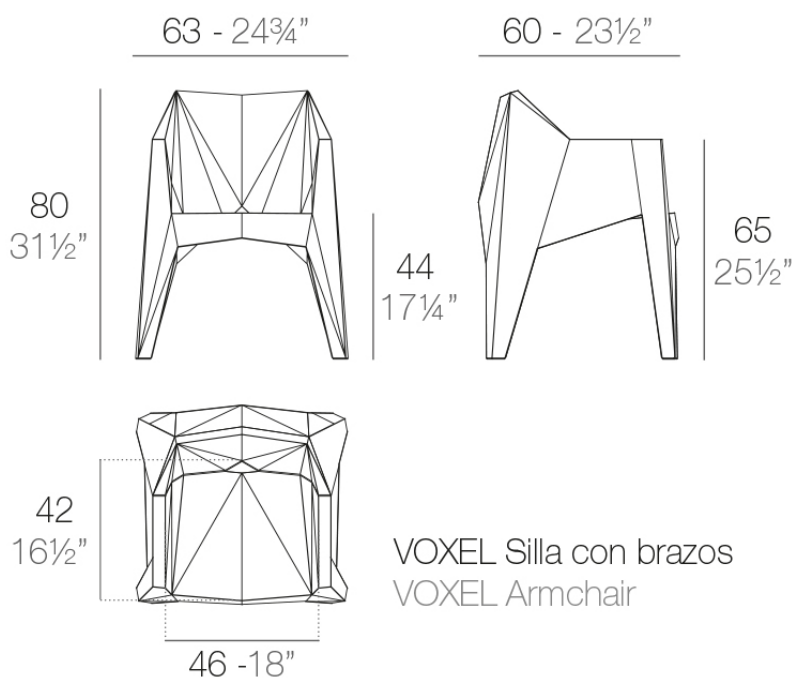

Products / Chairs / Voxel Armchair

Voxel armchair

by Karim Rashid

GOOD DESIGN 2021 WINNER
Voxel sun lounger

The design furniture Voxel Collection, designed by Karim Rashid for Vondom, is characterised by its **geometric and faceted forms**, all made through injection moulding plastic. Formed by a chair, an armchair, a sun lounger and the new bar stool.

Info

Description

Made of injected polypropylene with fiber glass. Stackable. Available in several colors. Item suitable for indoor and outdoor use.

Weight: 6.81 Kg

Accessories

- **NAUTIC**

Soft leather like fabric suitable for indoor and outdoor use. Standard option for upholstery.