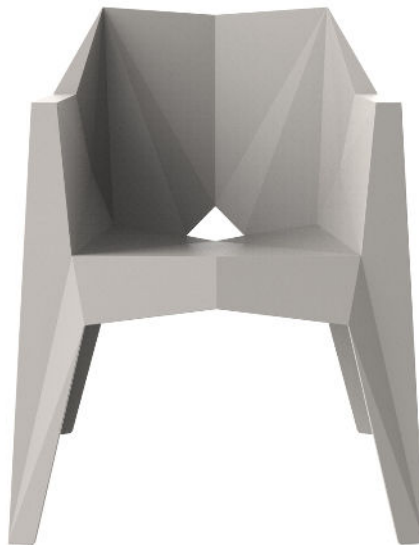

Products / Chairs / Voxel Armchair

Voxel armchair

by Karim Rashid

GOOD DESIGN 2021 WINNER
Voxel sun lounger

The design furniture Voxel Collection, designed by Karim Rashid for Vondom, is characterised by its **geometric and faceted forms**, all made through injection moulding plastic. Formed by a chair, an armchair, a sun lounger and the new bar stool.

Info

Description

Made of injected polypropylene with fiber glass. Stackable. Available in several colors. Item suitable for indoor and outdoor use.

Weight: 6.81 Kg

Accessories

- **NAUTIC**

Soft leather like fabric suitable for indoor and outdoor use. Standard option for upholstery.