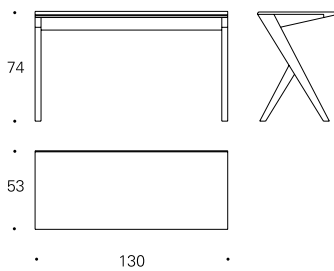

BECO-35 F tapa fija fixed top 130x53x74 cm 0,701 m³ 30 Kg

Roble	Oak	Natural	Claro	Teñido Wengue	Teñido Ceniza	Tostado
		Natural	Light	Wenge stained	Ash stained	Toasted

Nogal natural Natural walnut

Laca Lacquer