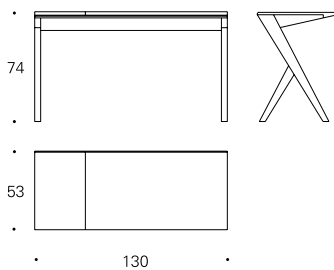

BECO-35 E tapa elevable folding top 130x53x74 cm 0,701 m³ 30 Kg

Roble	Oak	Natural	Claro	Teñido Wengue	Teñido Ceniza	Tostado
		Natural	Light	Wenge stained	Ash stained	Toasted

Nogal natural Natural walnut