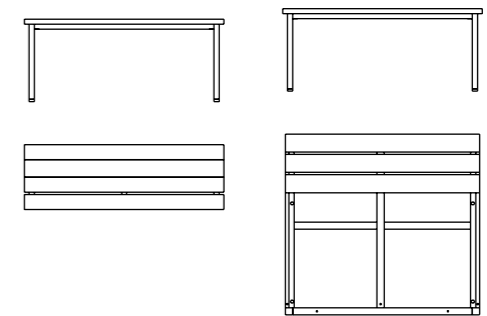

1900x500x800

1900x500x1200

1900x500x400

1900x500x800

1900x500x1200

1900x500x400

1900x500x800

1900x500x1200

Shelving

690 / 940x400

Benches

1000x330x400
1500x330x400
2000x330x400

600 / 800 / 900 / 1200x775x400

Alturas | Altos | Hights | Hauters: 835 / 1200 / 1600 / 2000 / 2370
Profundidade | Profundidad | Depth | Profondeur: 300 / 400 / 500 / 600
Largura | Ancho | Large | Largeur: 750 / 1000