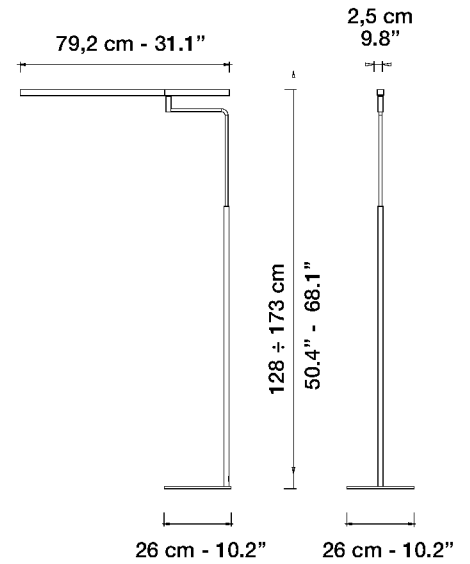

MINISTICK

FLOOR_TECNICAL DESCRIPTION

LED CE IP20

Description	Floor lamp - Aluminium luminaire and structure in metal base.	
Voltage - Control	Electronic power supplier 230V Luminous flux 1300 lm Switch ON/OFF 50% > 100%	
Light Source	15W LED - 3000K - CRI=80	
Light Emission	Diffuser: high efficiency microprismatic methacrylate	
Options	UK plug - USA plug	
Finishes	Luminaire: anodized aluminium	Structure: white painted RAL 9016, or anthracite painted RAL 7022