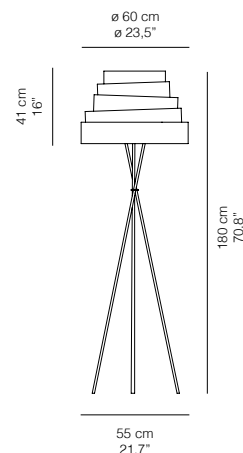

Lampada da terra con paralume in tessuto Honeycomb in colore bianco o nero. Treppiede in metallo verniciato bianco.

Floor lamp with shade in Honeycomb canvas fabric, in white or black. Tripod in white-painted metal.

## BABEL / Design Fabio Flora

<b>BABEL</b>	<b>Terra / Floor</b>			<b>SORGENTI LUMINOSE / LIGHT SOURCES</b>		
	<b>MISURE / DIMENSIONS</b>			FLUO	LED	
	CM.	INCHES		3x27W E27 	3x16W E27 	
	60ø x 41-180H	23,5ø x 16-70,8H				
	<b>COLORI / COLOURS</b>			<b>CERTIFICATIONS</b>		
10TRWH01	Tessuto Honeycomb Bianco / White Honeycomb Canvas				    	
10TRBK02	Tessuto Honeycomb Nero / Black Honeycomb Canvas					
	<b>OPZIONI / OPTIONS</b>					
DITR	Dimmer					