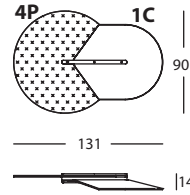

BEETLE by Mut, 2017

315.F.130B
BEETLE CONFIG. 130B

315.F.130B
0,09 m³ / 1 Pack. / 7,4 kg

315.3A.1C
BEETLE PANEL 1 CONCAVO
BEETLE PANEL 1 CONCAVE
BEETLE PANNEAU 1 CONCAVE

315.3A.3C
BEETLE PANEL 3 CONCAVO
BEETLE PANEL 3 CONCAVE
BEETLE PANNEAU 3 CONCAVE

315.3H.B
BEETLE SOPORTE B
BEETLE SUPPORT B
BEETLE SUPPORT B

315.F.410C
BEETLE CONFIG. 410C

315.F.410C
0,14 m³ / 1 Pack. / 10 kg

315.3A.4P
BEETLE PANEL 4 PLANO
BEETLE PANEL 4 FLAT
BEETLE PANNEAU 4 PLAT

315.3A.1C
BEETLE PANEL 1 CONCAVO
BEETLE PANEL 1 CONCAVE
BEETLE PANNEAU 1 CONCAVE