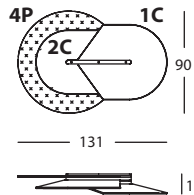

315.F.421F
BEETLE CONFIG. 421F

315.F.421F
0,14 m³ / 1 Pack. / 11,4 kg

315.3A.4P
BEETLE PANEL 4 PLANO
BEETLE PANEL 4 FLAT
BEETLE PANNEAU 4 PLAT

315.3A.2C
BEETLE PANEL 2 CONCAVO
BEETLE PANEL 2 CONCAVE
BEETLE PANNEAU 2 CONCAVE

315.3A.1C
BEETLE PANEL 1 CONCAVO
BEETLE PANEL 1 CONCAVE
BEETLE PANNEAU 1 CONCAVE

315.3H.F
BEETLE SOPORTE F
BEETLE SUPPORT F
BEETLE SUPPORT F