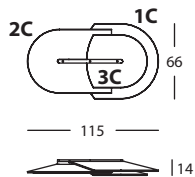

BEETLE by Mut, 2017

315.F.123D
BEETLE CONFIG. 123D

315.F.123D
0,09 m³ / 1 Pack. / 8,8 kg

315.3A.1C
BEETLE PANEL 1 CONCAVO
BEETLE PANEL 1 CONCAVE
BEETLE PANNEAU 1 CONCAVE

315.3A.2C
BEETLE PANEL 2 CONCAVO
BEETLE PANEL 2 CONCAVE
BEETLE PANNEAU 2 CONCAVE

315.3A.3C
BEETLE PANEL 3 CONCAVO
BEETLE PANEL 3 CONCAVE
BEETLE PANNEAU 3 CONCAVE

315.3H.D
BEETLE SOPORTE D
BEETLE SUPPORT D
BEETLE SUPPORT D