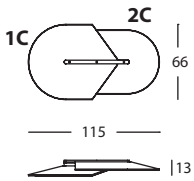

315.F.210A
BEETLE CONFIG. 210A

315.F.210A
0,09 m³ / 1 Pack. / 7,9 kg

315.3A.2C
BEETLE PANEL 2 CONCAVO
BEETLE PANEL 2 CONCAVE
BEETLE PANNEAU 2 CONCAVE

315.3A.1C
BEETLE PANEL 1 CONCAVO
BEETLE PANEL 1 CONCAVE
BEETLE PANNEAU 1 CONCAVE

315.3H.A
BEETLE SOPORTE A
BEETLE SUPPORT A
BEETLE SUPPORT A