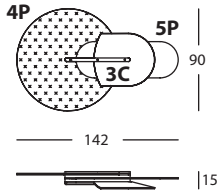

BEETLE by Mut, 2017

315.F.453E
BEETLE CONFIG. 453E

315.F.453E
0,14 m³ / 1 Pack. / 10,9 kg

315.3A.4P
BEETLE PANEL 4 PLANO
BEETLE PANEL 4 FLAT
BEETLE PANNEAU 4 PLAT

315.3A.5P
BEETLE PANEL 5 PLANO
BEETLE PANEL 5 FLAT
BEETLE PANNEAU 5 PLAT

315.3A.3C
BEETLE PANEL 3 CONCAVO
BEETLE PANEL 3 CONCAVE
BEETLE PANNEAU 3 CONCAVE

315.3H.E
BEETLE SOPORTE E
BEETLE SUPPORT E
BEETLE SUPPORT E