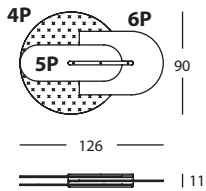

315.F.465F
BEETLE CONFIG. 465F

315.F.465F
0,14 m³ / 1 Pack. / 12 kg

315.3A.4P
BEETLE PANEL 4 PLANO
BEETLE PANEL 4 FLAT
BEETLE PANNEAU 4 PLAT

315.3A.6P
BEETLE PANEL 6 PLANO
BEETLE PANEL 6 FLAT
BEETLE PANNEAU 6 PLAT

315.3A.5P
BEETLE PANEL 5 PLANO
BEETLE PANEL 5 FLAT
BEETLE PANNEAU 5 PLAT

315.3H.F
BEETLE SOPORTE F
BEETLE SUPPORT F
BEETLE SUPPORT F