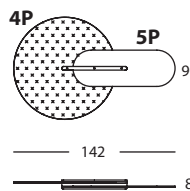

315.F.450C
BEETLE CONFIG. 450C

315.F.450C
0,14 m³ / 1 Pack. / 10 kg

315.3A.4P
BEETLE PANEL 4 PLANO
BEETLE PANEL 4 FLAT
BEETLE PANNEAU 4 PLAT

315.3A.5P
BEETLE PANEL 5 PLANO
BEETLE PANEL 5 FLAT
BEETLE PANNEAU 5 PLAT

315.3H.C
BEETLE SOPORTE C
BEETLE SUPPORT C
BEETLE SUPPORT C