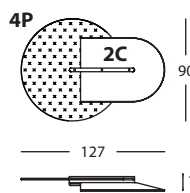

315.F.420C
BEETLE CONFIG. 420C

315.F.420C
0,14 m³ / 1 Pack. / 8 kg

315.3A.4P
BEETLE PANEL 4 PLANO
BEETLE PANEL 4 FLAT
BEETLE PANNEAU 4 PLAT

315.3A.2C
BEETLE PANEL 2 CONCAVO
BEETLE PANEL 2 CONCAVE
BEETLE PANNEAU 2 CONCAVE

315.3H.C
BEETLE SOPORTE C
BEETLE SUPPORT C
BEETLE SUPPORT C