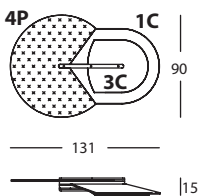

315.F.413E
BEETLE CONFIG. 413E

315.F.413E
0,14 m³ / 1 Pack. / 10,9 kg

315.3A.4P
BEETLE PANEL 4 PLANO
BEETLE PANEL 4 FLAT
BEETLE PANNEAU 4 PLAT

315.3A.1C
BEETLE PANEL 1 CONCAVO
BEETLE PANEL 1 CONCAVE
BEETLE PANNEAU 1 CONCAVE

315.3A.3C
BEETLE PANEL 3 CONCAVO
BEETLE PANEL 3 CONCAVE
BEETLE PANNEAU 3 CONCAVE

315.3H.E
BEETLE SOPORTE E
BEETLE SUPPORT E
BEETLE SUPPORT E