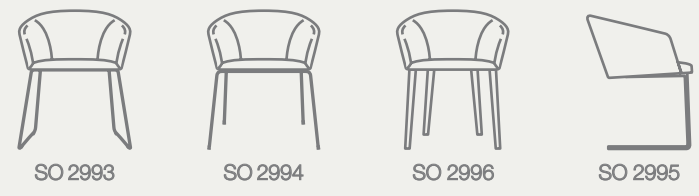

Upholstered armchairs with seat and back made in flexible polyurethane foam. Available with sled steel base, four steel legs or steel cantilever base and finished in polished chrome; also in four beech wood legs, beech wood swivel central base with self-return system or aluminum swivel central base and five casters and height adjustable finished in polished aluminum. Fully upholstered lounge chair version available with wooden basebord or swivel base with return system.

Sillones tapizados con asiento y respaldo realizado en espuma flexible. Disponibles con base de patín de varilla de acero, 4 patas de tubo de acero o cantilever de pletina de acero maciza y acabado cromo brillo, 4 patas de madera maciza de haya, base central giratoria de madera maciza de haya o base central giratoria de aluminio de 4 aspas, con sistema de retorno y acabado pulido y base central de 5 ruedas giratoria y regulable en altura y acabado pulido. Butaca tapizada con zócalo de madera, disponible también en versión giratoria.

The Brandy collection supports following upholsteries of Andreu World Catalogue. For Fabrics of our catalogue not specified in this box or custom own materials, contact our Customer Department.

La colección Brandy admite las siguientes tapicerías del catálogo de Andreu World. Para las telas de nuestro catálogo no indicadas en este cuadro o telas cliente, consultar con nuestro Departamento Comercial.

Telas / Fabrics

Cat 1 Jacquard 3 (17) Jacquard 1 (12)	Cat 2 Cava 3 (49) Remix 2 (49) Efficiency (14)	Cat 3 High Tech One (5)	Cat 4 Cava 3 (49) Remix 2 (49) Cat 5 Messenger 4 (43)	Cat 6 Clara 2 (24)	Cat 7 Sudden (28)	Cat 8 Divina 3 (56) Willow (13)	Cat 8 Tonus 3 (64)	Cat 9 Divina MD (27) Divina Melange (23) Hallingdal 65 (58) Steelcut Trio 2 (49)	Faux Leather/ Ecopiel Cat 1 Ecopiel 1 (14) Cat 2 Ecopiel 2 (16) Cat 5 Ledger (32)	Leather/ Piel Cat L1 High grade cow leather Piel de vaca de 1ª categoría (21) Cat L3 Polished full grain leather Plena flor pulida (21)